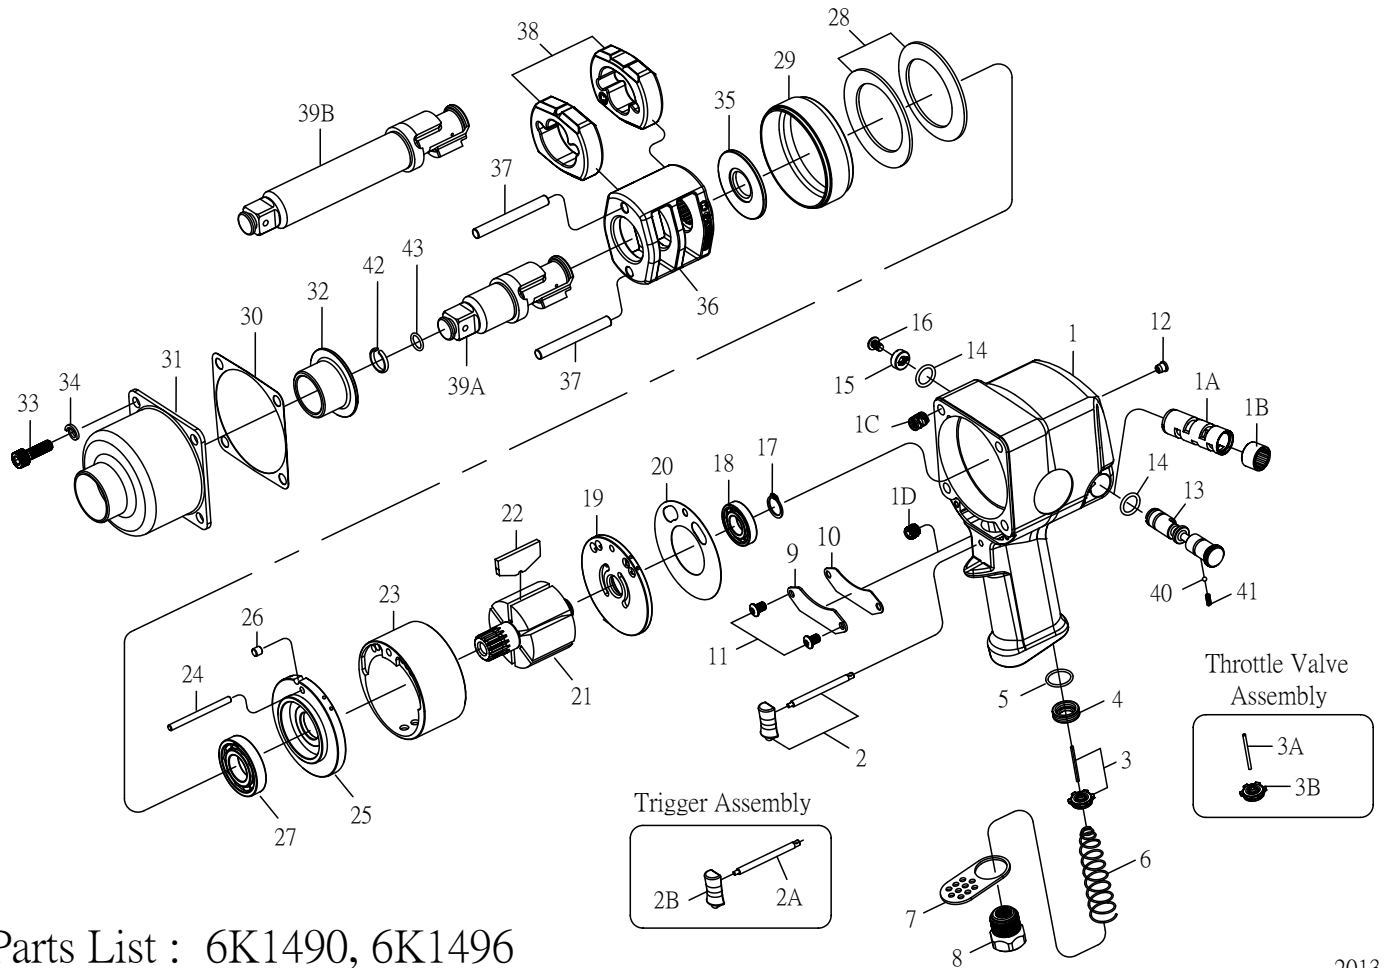

3/4" Drive Ultra Duty Air Impact Wrench

Parts List : 6K1490, 6K1496

2013.10

No.	Parts No.	Description	Q'ty
★ 1	08K601	Motor Housing Assembly {incl. 1A,1B,1C(4),1D,12}	1 Set
● 1A	08K601A	Valve Sleeve	1
● 1B	08K601B	Reverse Valve Bushing Gear	1
● 1C	08K601C	Heli-Coil	4
● 1D	08K601D	Set Screw	1
★ 2	08K602	Trigger Assembly {incl. 2A,2B}	1 Set
● 2A	08K602A	Trigger Pin	1
● 2B	08K602B	Trigger	1
★ 3	08K603	Throttle Valve Assembly {incl. 3A,3B}	1 Set
● 3A	08K603A	Throttle Valve Pin	1
● 3B	08K603B	Throttle Valve	1
4	08K604	Throttle Valve Seat	1
5	08K605	O-Ring	1
6	08K606	Throttle Valve Spring	1
7	08K607	Exhaust Deflector	1
8	08K608	Hose Fitting	1
9	08K609	Housing Plate	1
10	08K610	Gasket	1
11	08K611	Screw	2
● 12	08K612	Grease Fitting	1
13	08K613	Reverse Valve	1
14	08K614	O-Ring	2
15	08K615	Reverse Valve Knob	1
16	08K616	Screw	1
17	08K617	Retainer	1
● 18	08K618	Rear Rotor Bearing	1

No.	Parts No.	Description	Q'ty
★ 19	08K619	Rear End Plate Assembly {incl. 18}	1 Set
20	08K620	Gasket	1
21	08K621	Rotor	1
22	08K622	Rotor Blade	6
23	08K623	Cylinder	1
24	08K624	Cylinder Pin	1
★ 25	08K625	Front End Plate Assembly {incl. 27}	1 Set
26	08K626	Pin	1
● 27	08K627	Front Rotor Bearing	1
28	08K628	Motor Clamp Washer	2
29	08K629	Separator	1
30	08K630	Hammer Case Gasket	1
31	08K631	Hammer Case	1
32	08K632	Anvil Bushing	1
33	08K633	Cap Screw	4
34	08K634	Spring Washer	4
35	08K635	Hammer Frame Rear Washer	1
36	08K636	Hammer Frame	1
37	08K637	Hammer Pin	2
38	08K638	Hammer	2
39A	06K439A	Standard Anvil (for 6K1490)	1
39B	06K439B	6" Extended Anvil (for 6K1496)	1
40	08K640	Steel Ball	1
41	08K641	Spring	1
42	06K442	Socket Retainer	1
43	06K443	O-Ring	1
TK	08K6TK	Tune-Up Kit (5,6,14(2),17,18,20, 22(6),27,30,40,41)	1 Set